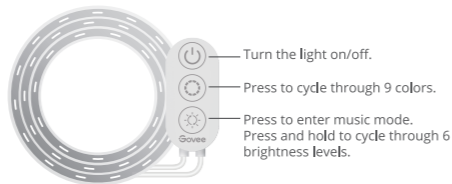

Safety Instructions

Read and follow all the safety instructions:

- The product is not water resistant, be cautious when installing and using.
- Use the product with the provided power adapter only.
- Be cautious of static electricity during installation and usage. Keep the product away from sharp objects or strong corrosive chemicals.
- When bending the strip lights during installation, avoid folding the LED components as it may affect the product's life span.
- Remove nails, metal, or other conductive objects from the installation surface before attaching the strip light, as it may cause short-circuiting.
- Do not install the strip light near any heat sources.
- Do not allow children to install the strip light alone.
- Avoid installing the strip light near potentially dangerous sources (e.g., candles, liquid-filled objects).
- Unroll the strip lights before powering them on.

01

Introduction

Thanks for choosing the Govee RGBIC LED Strip Lights. This product is equipped with a 5m RGBIC strip light and supports app. RGBIC is Govee's latest lighting display technology. With its advanced IC chips (independent control), each strip light segment can be adjusted independently, creating vibrant rainbow effects.

What You Get

LED Strip Lights	1
Adapter	1
User Manual	1
Service Card	1

At a Glance