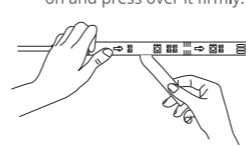

01

Introduction

Thanks for choosing the Govee RGBIC LED Strip Lights. This product is equipped with a 5m RGBIC strip light and supports app. RGBIC is Govee's latest lighting display technology. With its advanced IC chips (independent control), each strip light segment can be adjusted independently, creating vibrant rainbow effects.

What You Get

LED Strip Lights	1
Adapter	1
User Manual	1
Service Card	1

At a Glance

02

Installing Your Device

Before You Install

- 1 Unpack the box and check all items listed in the packing list.
- 2 Power on the strip light and check whether it lights up.

Installing Steps

- 1 Wipe the surface to make sure it's clean and dry.
- 2 Peel off the protective film on the tape, stick the strip on and press over it firmly.

- 3 Peel off the protective film on the control box and stick it on. Place the control box close to the music source to achieve the best music effect.
- 4 Power on the strip lights and start using.